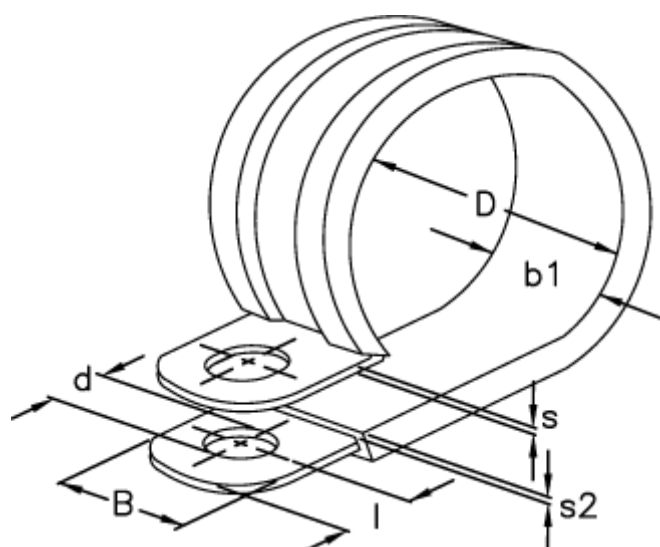

Article number: 029457112041

Description: Norma pipe retaining clip
RLGU 1. 41/12 W1

Measures

b1	= 15.0
d	= 6.4
Diameter D	= 41
l	= 6
s	= 0.8
s2	= 1.2
Width B	= 12